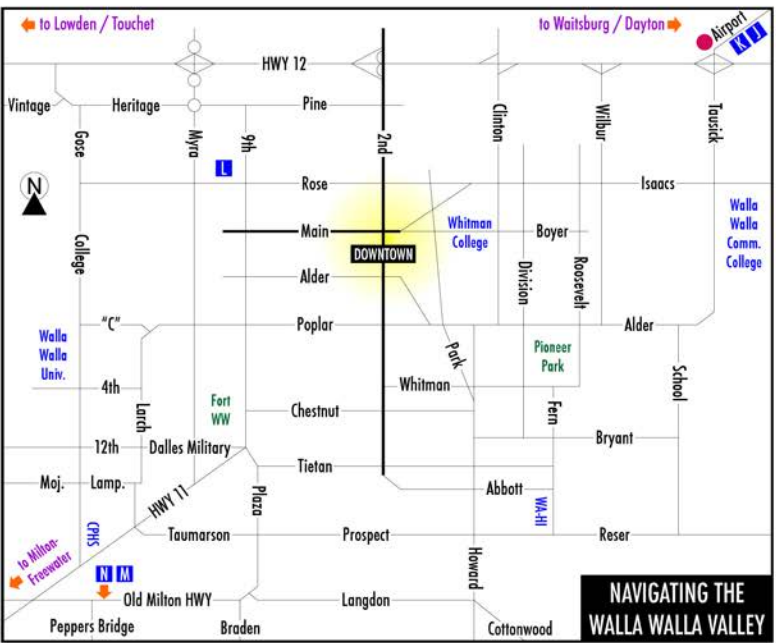

Featured Event - **Frontier Walla Walla Days**
June 11 & 12, Open Daily 10-5

SEVEN HILLS WINERY - 212 N. 3rd Street

Featured artist: **Leslie Williams Cain**
Monday - Saturday 10 - 5, Sunday 10 - 2

TELANDER GALLERY - 34 S. Colville Street

Featured artists: **Todd Telander, Laura Telander, Dorl Starkey, Linda and Ed Simpson, Dianna Woolley**
Tuesday - Saturday 11 - 5

Find more @

ARTWALLA.COM

&

- OTHER ART LOCATIONS**
- 1 to The Little Theater of Walla Walla (Sumach)
 - 2 Cordiner Hall (Boyer & Park)
 - 3 Carnegie Building - Pottery Studio
 - 4 CrewSpace / Media Lab @ WW Public Library
 - 5 to Kirkman House Museum (Colville & Cherry)
 - 6 Walla Walla Farmers Market (Seasonal)
 - 7 Main Street Studios
 - 8 GESA Powerhouse Theater (Rose & 6th)

- ART TOUR LOCATIONS**
- A Studio Articolore
 - B Studio twozerotwo
 - C Kingfisher Gallery
 - D Main Street Furniture Co.
 - E Tra Vigne
 - F Telander Gallery
 - G ArtEscape Studio
 - H Forgeron Cellars (3rd & Birch)
 - I Seven Hills Winery (3rd & Cherry)
 - J Walla Walla Roastery
 - K CAVU Cellars (Aeronca Ave)
 - L Foundry Vineyards (Abadie & 13th)
 - M Saviah Cellars (JB George)
 - N Northstar Winery (JB George)
 - O Dama Wines
- = PUBLIC ART INSTALLATIONS

**NAVIGATING THE
WALLA WALLA VALLEY**