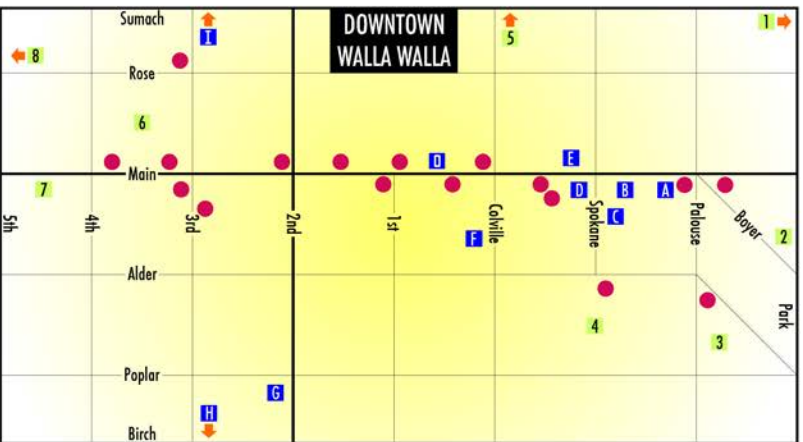

STUDIO TWOZEROTWO - 202 E. Main Street

Featured artists: Penny Michel, Squire Broel
Lynn Woolson, and Beverly Nash
Thursday 11 - 6, Friday - Saturday 11 - 7

More Art Locations:

FORT WALLA WALLA MUSEUM - 755 Myra Road

Featured Event - **Frontier Walla Walla Days**
June 11 & 12, Open Daily 10-5

SEVEN HILLS WINERY - 212 N. 3rd Street

Featured artist: **Leslie Williams Cain**
Monday - Saturday 10 - 5, Sunday 10 - 2

TELANDER GALLERY - 34 S. Colville Street

Featured artists: **Todd Telander, Laura Telander, Dorl Starkey, Linda and Ed Simpson, Dianna Woolley**
Tuesday - Saturday 11 - 5

Find more @

ARTWALLA.COM

&

- OTHER ART LOCATIONS**
- 1 to The Little Theater of Walla Walla (Sumach)
 - 2 Cordiner Hall (Boyer & Park)
 - 3 Carnegie Building - Pottery Studio
 - 4 CrewSpace / Media Lab @ WW Public Library
 - 5 to Kirkman House Museum (Colville & Cherry)
 - 6 Walla Walla Farmers Market (Seasonal)
 - 7 Main Street Studios
 - 8 GESA Powerhouse Theater (Rose & 6th)

- ART TOUR LOCATIONS**
- A Studio Articolore
 - B Studio twozerotwo
 - C Kingfisher Gallery
 - D Main Street Furniture Co.
 - E Tra Vigne
 - F Telander Gallery
 - G ArtEscape Studio
 - H Forgeron Cellars (3rd & Birch)
 - I Seven Hills Winery (3rd & Cherry)
 - J Walla Walla Roastery
 - K CAVU Cellars (Aeronca Ave)
 - L Foundry Vineyards (Abadie & 13th)
 - M Saviah Cellars (JB George)
 - N Northstar Winery (JB George)
 - O Dama Wines
- = PUBLIC ART INSTALLATIONS